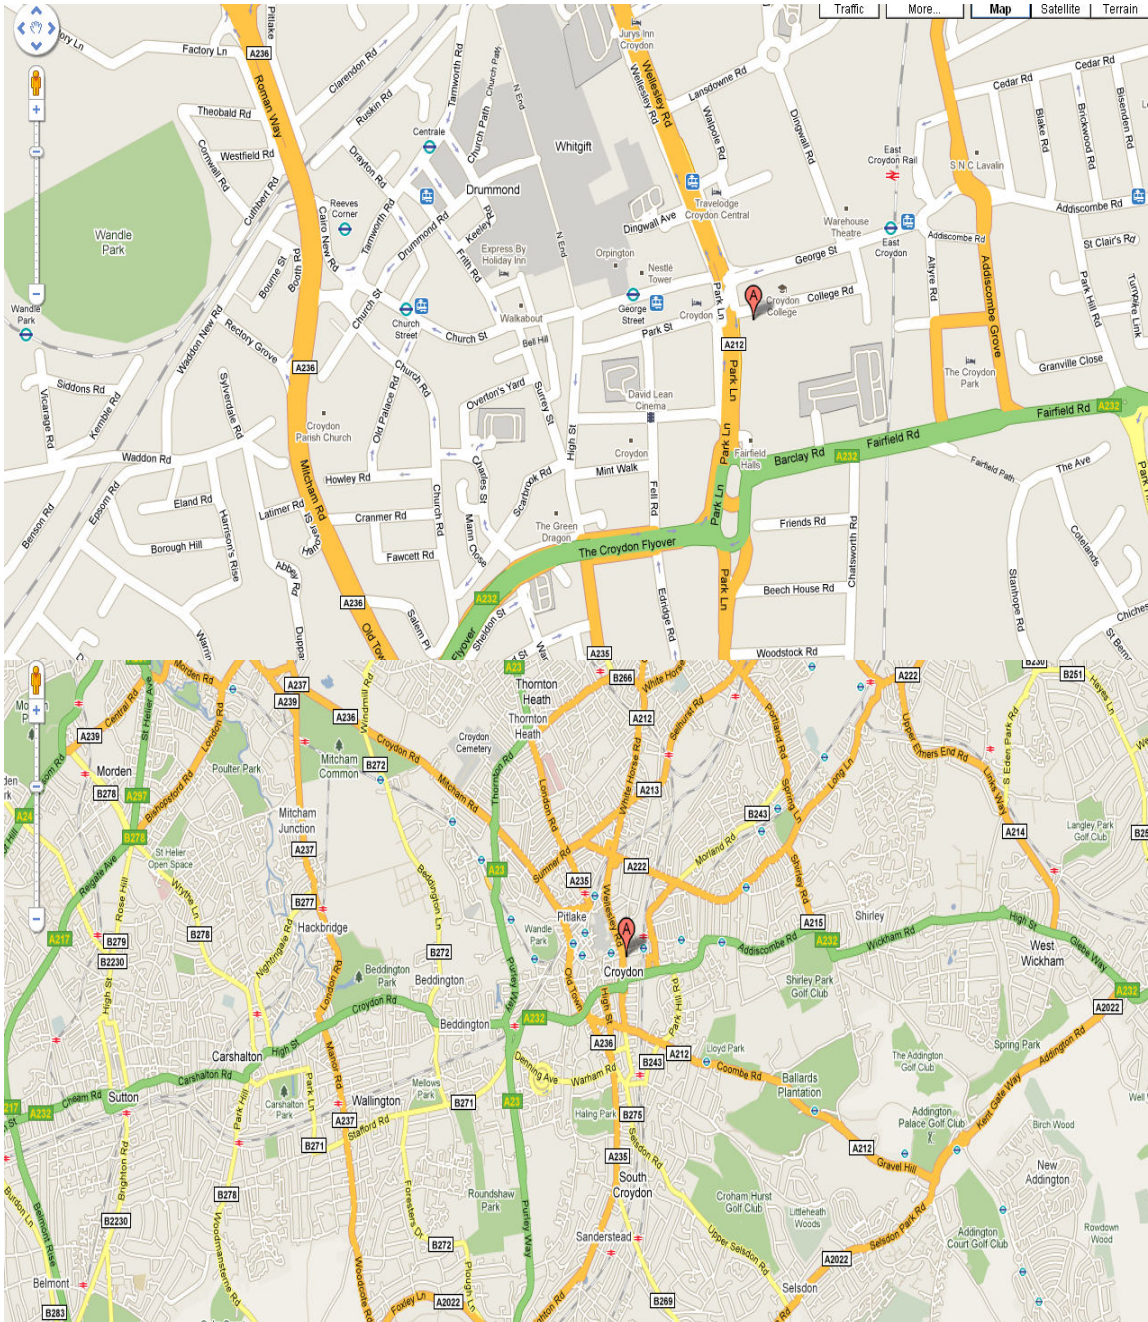

G. Croydon College

Croydon College
College Road
Croydon
CR9 1DX

Please see the link below for further information for directions of the College

<http://www.croydon.ac.uk/Home/ContactUs/HowtoFindUs/tabid/1101/Default.aspx>