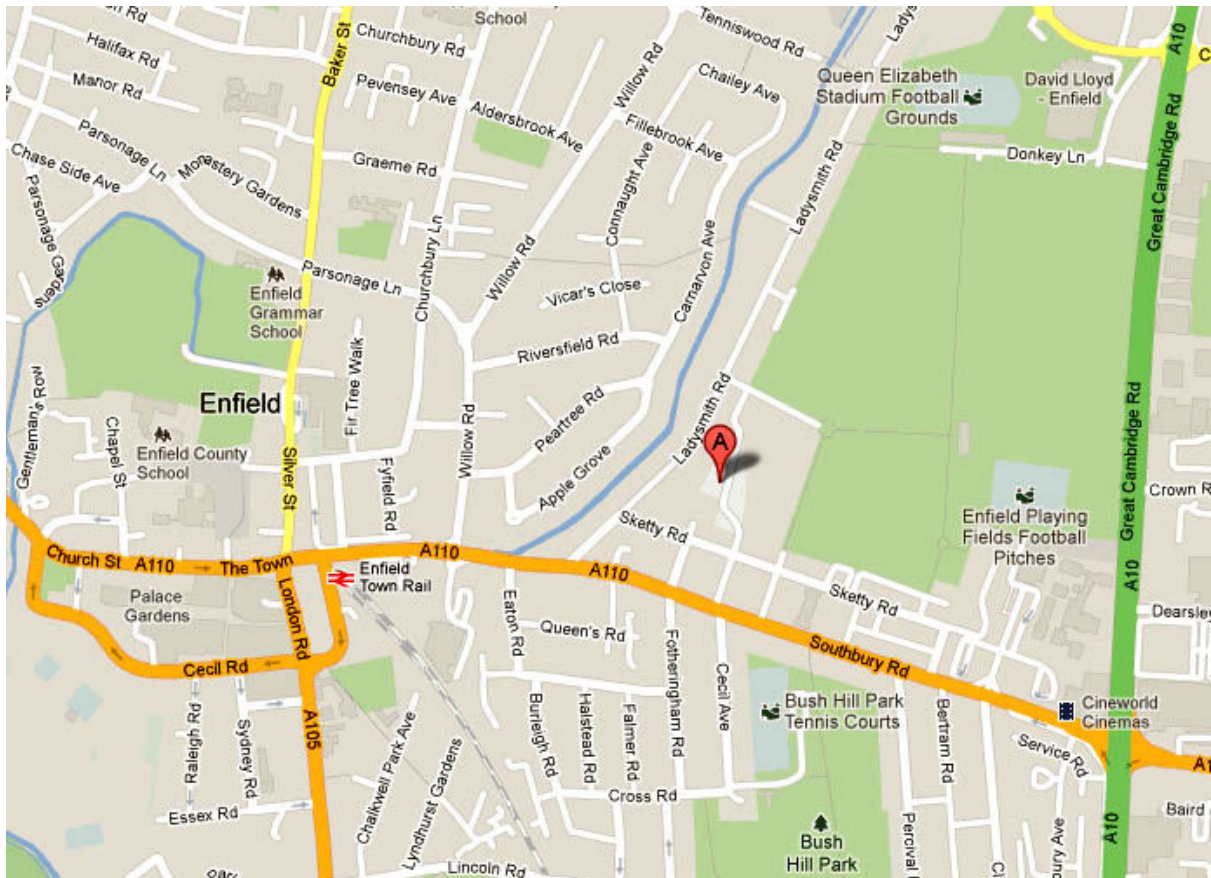

### Nearest Station

East Ham Underground

### Nearest Station

Tooting Broadway tube station, Tooting train station

The Centre is readily accessible by public transport and numerous bus routes are all within a few minutes walk of the Centre.

There is a large car park at the Centre.

## F. Carshalton College

Carshalton College  
 Nightingale Road  
 Carshalton  
 Surrey SM5 2EJ

**By train** - Carshalton Station is 3 minutes' walk from the college. There are regular services from Balham, Cheam, Clapham, Dorking, Epsom, Ewell, Horsham, London Bridge, Sutton, Victoria, Blackfriars and Kingscross (Thameslink).