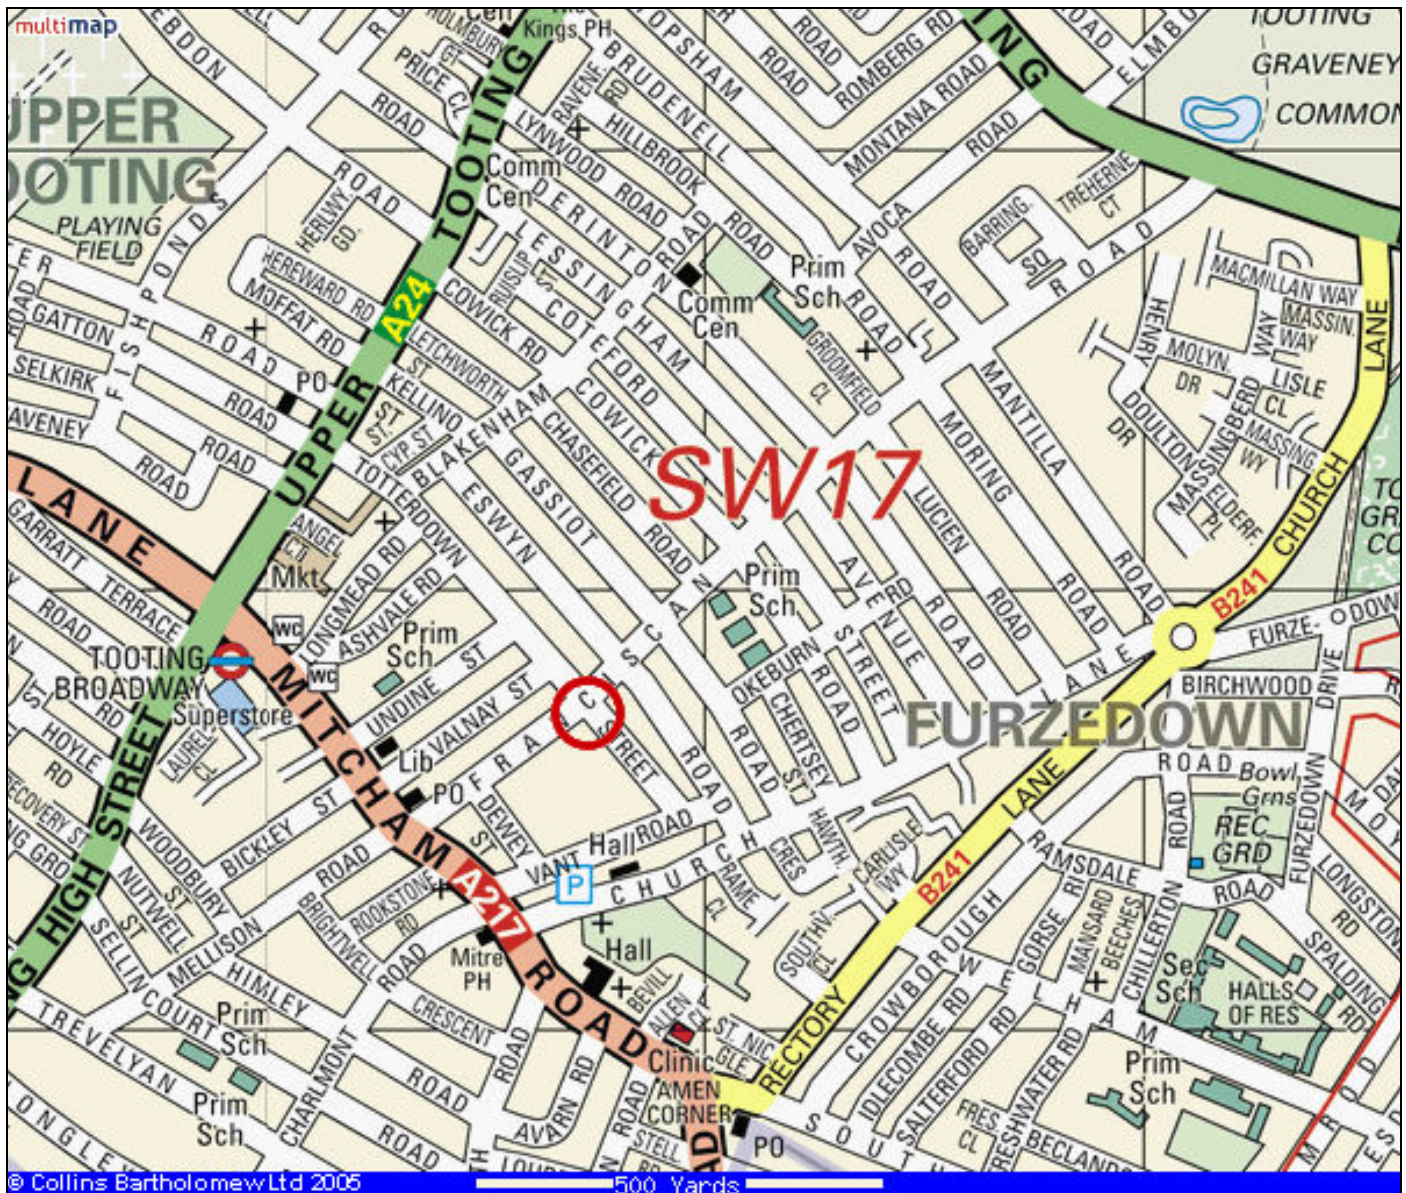

### Nearest Station

Tooting Broadway tube station, Tooting train station

The Centre is readily accessible by public transport and numerous bus routes are all within a few minutes walk of the Centre.

There is a large car park at the Centre.