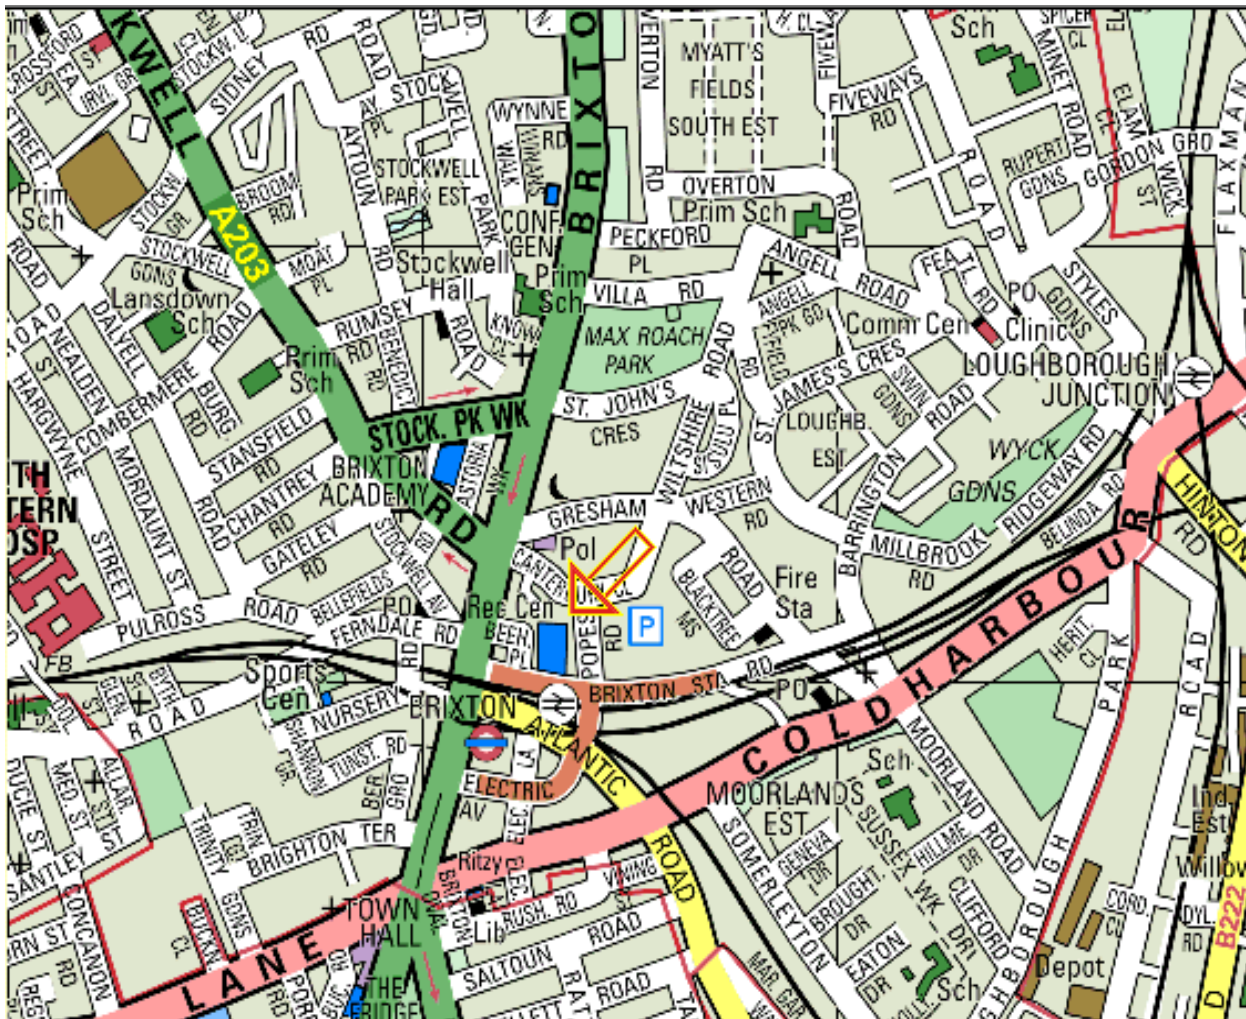

C. Brixton (International House)

2nd Floor, International House
Canterbury Crescent
London
SW9 7QE

HOW TO GET TO INTERNATIONAL HOUSE

UNDERGROUND	Brixton (Victoria Line)
BUS	No: 2, 3, 45, 35, 59, 109, 118, 133, 159, 196, 250, 315, 322, 333, 355, 432, 345, P4
BRITISH RAIL	Brixton Station