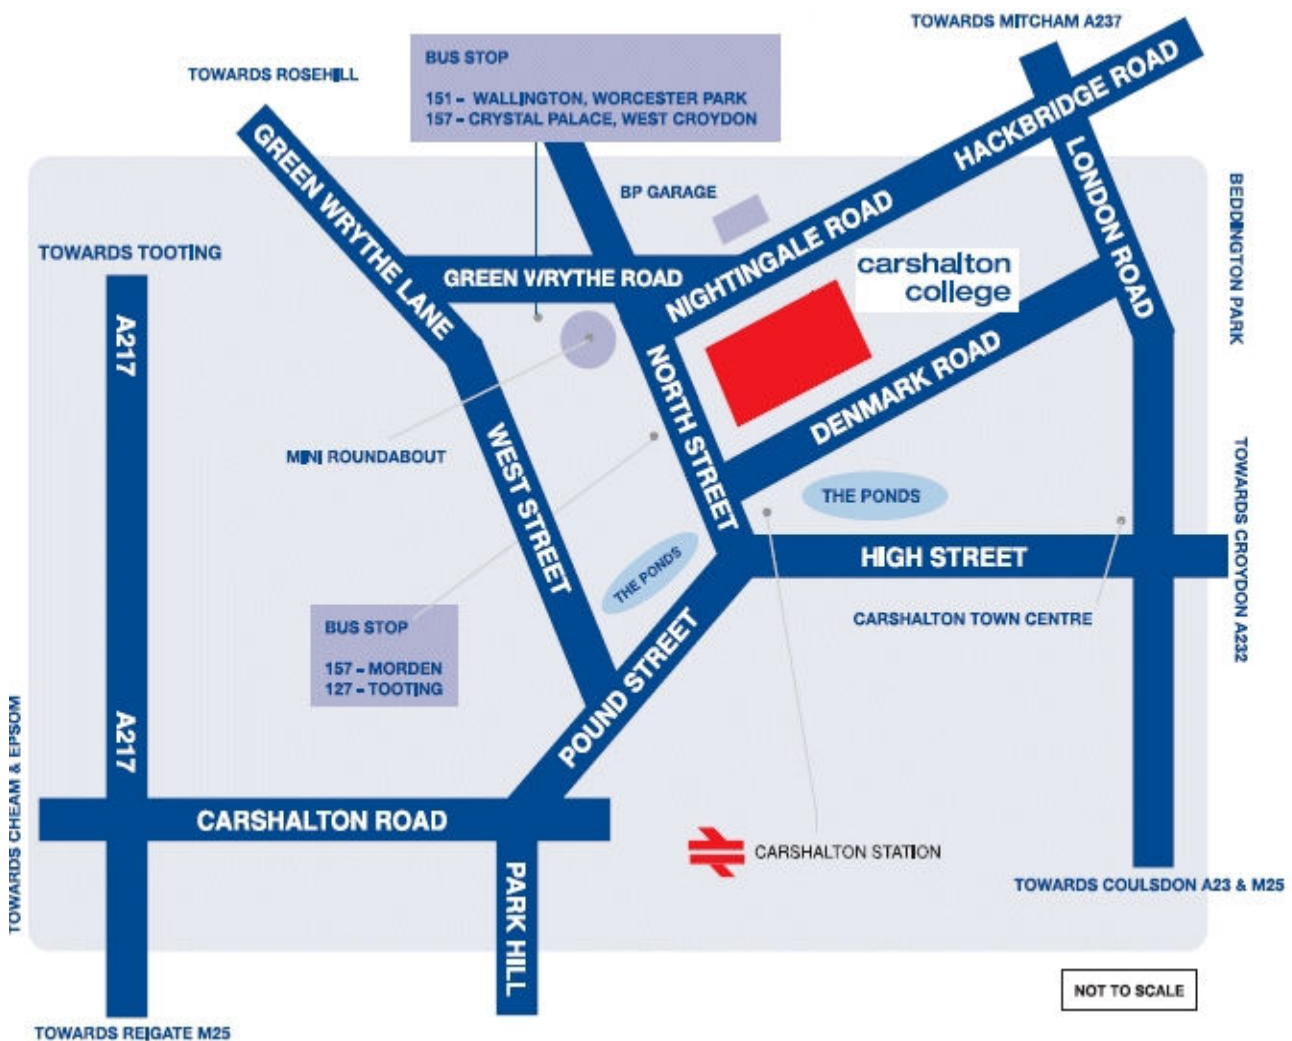

F. Carshalton College

Carshalton College
Nightingale Road
Carshalton
Surrey SM5 2EJ

By train - Carshalton Station is 3 minutes' walk from the college. There are regular services from Balham, Cheam, Clapham, Dorking, Epsom, Ewell, Horsham, London Bridge, Sutton, Victoria, Blackfriars and Kingscross (Thameslink).

By bus - The college is served by the following bus routes:
151 - Wallington / Worcester Park
157 - Crystal Palace / Morden
27 - Purley / Tooting

By car - Carshalton College has on-site parking.