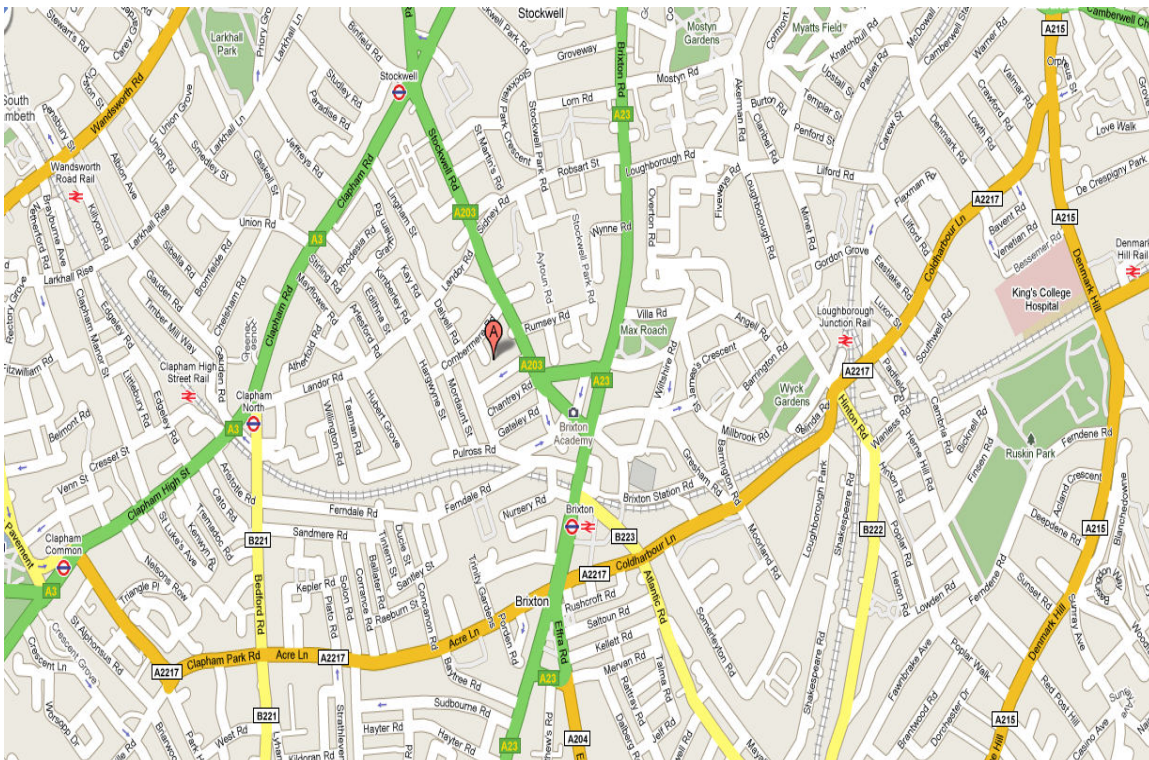

C. Brixton (Stockwell Children’s Centre)

Stockwell Primary School Children’s Centre
Burgoyne Road
Stockwell
SW9 9TS

Nearest Tube: Brixton

Nearest Bus Services: 2, 109, 118, 196, 333, 335, 432