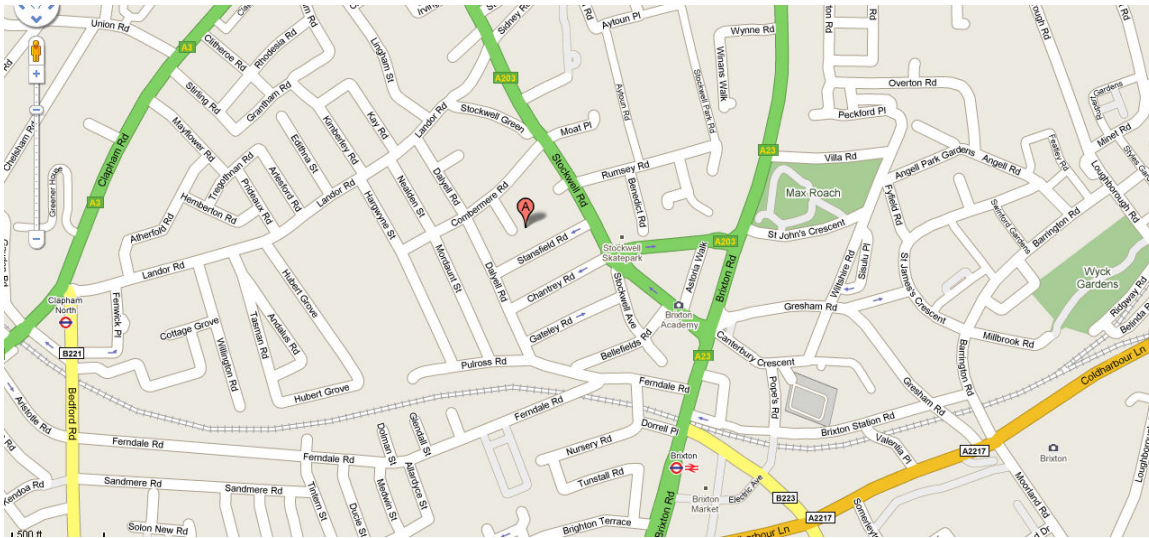

C. Brixton (Stockwell Children’s Centre)

Stockwell Primary School Children’s Centre
Burgoyne Road
Stockwell
SW9 9TS

Nearest Tube: Brixton

Nearest Bus Services: 2, 109, 118, 196, 333, 335, 432